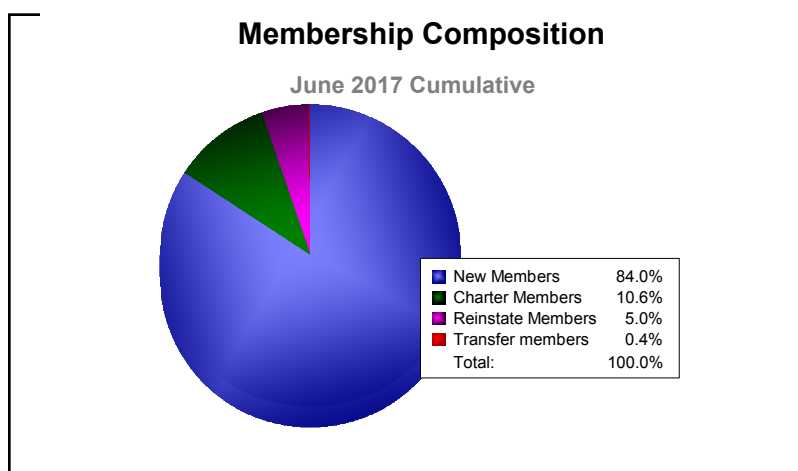

Year	New Clubs	Dropped Clubs	Gain/ Loss Clubs	New Members	Charter Members	Reinstate Members	Transfer Members	Total Member Added	Total Members Dropped	Gain/ Loss Members
2012-2013	0	0	0	286	1	20	3	310	-256	54
2013-2014	0	0	0	193	1	6	4	204	-265	-61
2014-2015	1	0	1	217	22	113	2	354	-318	36
2015-2016	1	-3	-2	170	26	7	3	206	-304	-98
2016-2017	1	-1	0	237	30	14	1	282	-228	54
<b>Average</b>	<b>1</b>	<b>-1</b>	<b>0</b>	<b>221</b>	<b>16</b>	<b>32</b>	<b>3</b>	<b>271</b>	<b>-274</b>	<b>-3</b>