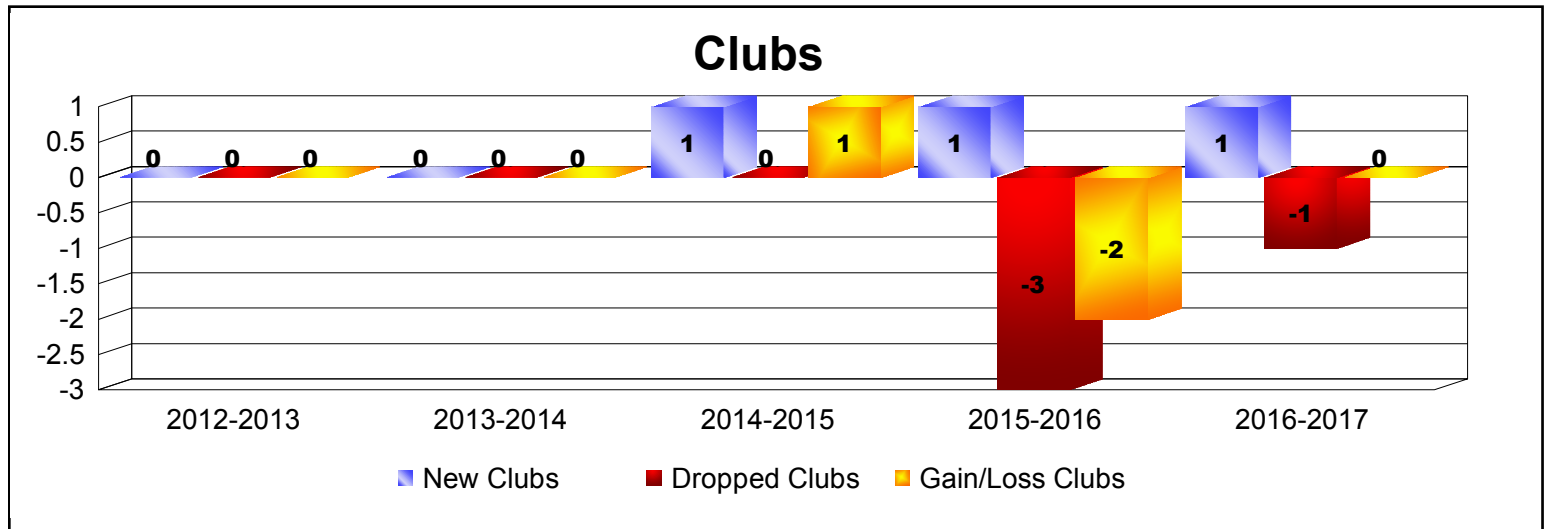

Year	New Clubs	Dropped Clubs	Gain/ Loss Clubs	New Members	Charter Members	Reinstate Members	Transfer Members	Total Member Added	Total Members Dropped	Gain/ Loss Members
2012-2013	0	0	0	286	1	20	3	310	-256	54
2013-2014	0	0	0	193	1	6	4	204	-265	-61
2014-2015	1	0	1	217	22	113	2	354	-318	36
2015-2016	1	-3	-2	170	26	7	3	206	-304	-98
2016-2017	1	-1	0	237	30	14	1	282	-228	54
<b>Average</b>	<b>1</b>	<b>-1</b>	<b>0</b>	<b>221</b>	<b>16</b>	<b>32</b>	<b>3</b>	<b>271</b>	<b>-274</b>	<b>-3</b>

Year	New Clubs	Dropped Clubs	Gain/ Loss Clubs	New Members	Charter Members	Reinstate Members	Transfer Members	Total Member Added	Total Members Dropped	Gain/ Loss Members
2012-2013	0	0	0	0	0	0	0	0	0	0
2013-2014	0	-1	-1	0	0	0	0	0	-14	-14
Average	0	-1	-1	0	0	0	0	0	-7	-7