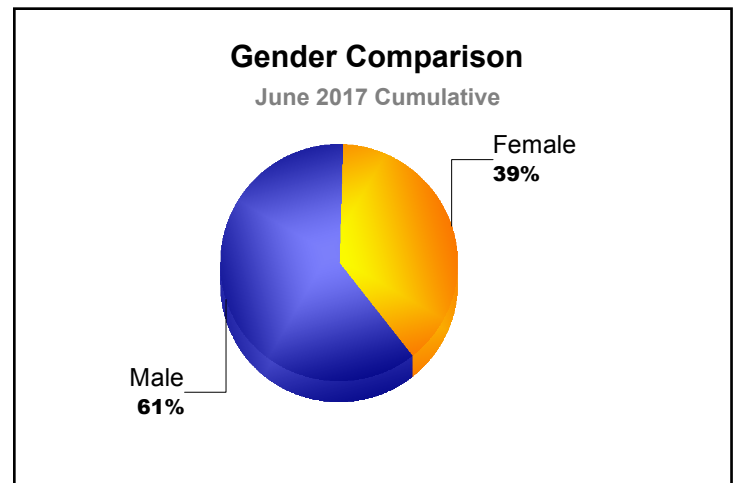

Year	New Clubs	Dropped Clubs	Gain/ Loss Clubs	New Members	Charter Members	Reinstate Members	Transfer Members	Total Member Added	Total Members Dropped	Gain/ Loss Members
2012-2013	0	0	0	286	1	20	3	310	-256	54
2013-2014	0	0	0	193	1	6	4	204	-265	-61
2014-2015	1	0	1	217	22	113	2	354	-318	36
2015-2016	1	-3	-2	170	26	7	3	206	-304	-98
2016-2017	1	-1	0	237	30	14	1	282	-228	54
<b>Average</b>	<b>1</b>	<b>-1</b>	<b>0</b>	<b>221</b>	<b>16</b>	<b>32</b>	<b>3</b>	<b>271</b>	<b>-274</b>	<b>-3</b>