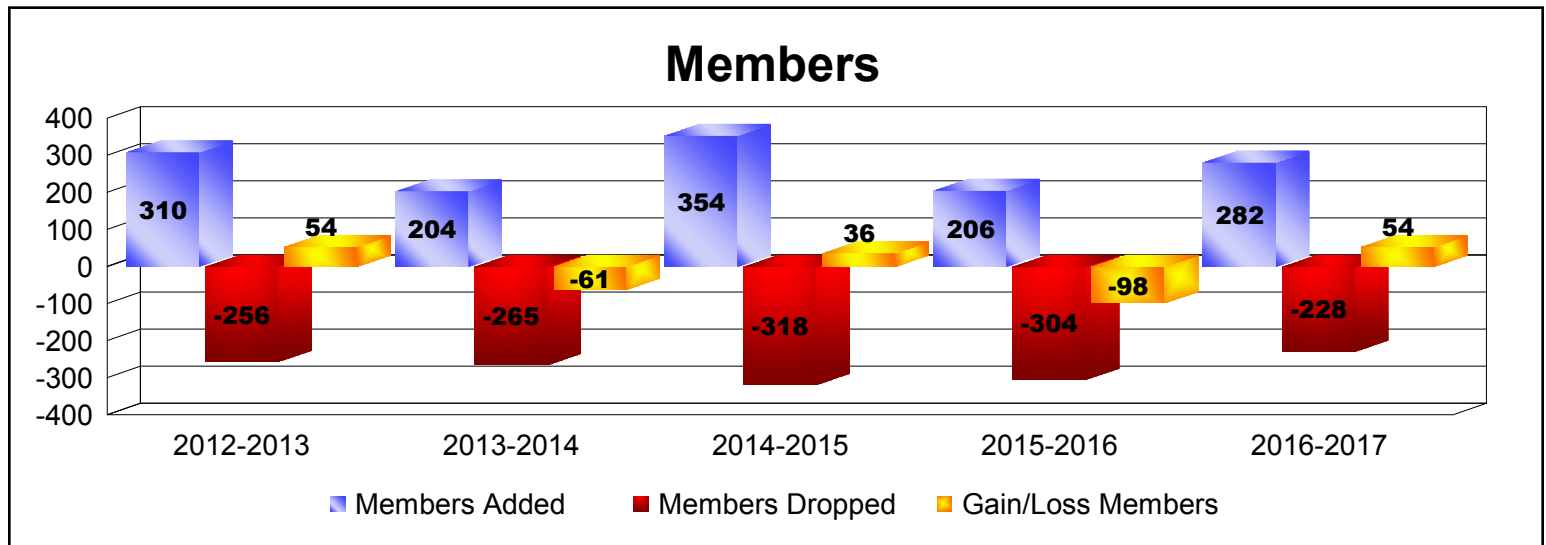

Year	New Clubs	Dropped Clubs	Gain/ Loss Clubs	New Members	Charter Members	Reinstate Members	Transfer Members	Total Member Added	Total Members Dropped	Gain/ Loss Members
2012-2013	0	0	0	286	1	20	3	310	-256	54
2013-2014	0	0	0	193	1	6	4	204	-265	-61
2014-2015	1	0	1	217	22	113	2	354	-318	36
2015-2016	1	-3	-2	170	26	7	3	206	-304	-98
2016-2017	1	-1	0	237	30	14	1	282	-228	54
<b>Average</b>	<b>1</b>	<b>-1</b>	<b>0</b>	<b>221</b>	<b>16</b>	<b>32</b>	<b>3</b>	<b>271</b>	<b>-274</b>	<b>-3</b>

Year	New Clubs	Dropped Clubs	Gain/ Loss Clubs	New Members	Charter Members	Reinstate Members	Transfer Members	Total Member Added	Total Members Dropped	Gain/ Loss Members
2012-2013	0	0	0	0	0	0	0	0	0	0
2013-2014	0	-1	-1	0	0	0	0	0	-14	-14
Average	0	-1	-1	0	0	0	0	0	-7	-7